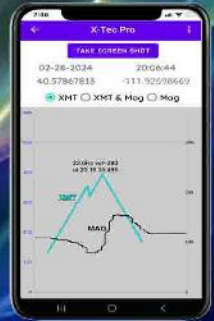

## Long-range Wireless Geophone:

- 500'+ line-of-sight range.
- 100'+ range through multiple obstacles.
- Built-in & external patented high output ground sensor.
- Wireless headphones included with audio output jack for additional monitoring options.
- Two rechargeable power packs.
- Optional pocket receiver.

**Customers report weld detections up to 5 miles with all geophone models.**

## **X-Tec Tracker Pro: All-in-one Wireless Geophone with Transmitter/MFL Detector**

- **Wireless geophone with 22Hz/MFL detector/locator and data logging.**
- **Monitor and log live run status on any Android device.**
- **Easily view and analyze run data with proprietary windows program.**
- **Download logged detections via Bluetooth.**
- **Over-the-air updates.**
- **Integrated solar cell.**
- **Includes high output ground sensor.**
- **Pocket geophone audio receiver.**
- **Two rechargeable power packs.**
- **150' line-of-sight range.**
- **50' range though multiple obstructions.**
- **One-touch detection mode selection for XMT/MFL or both simultaneously.**
- **Over-the-air program updates.**
- **Detections speeds up 35'/second.**