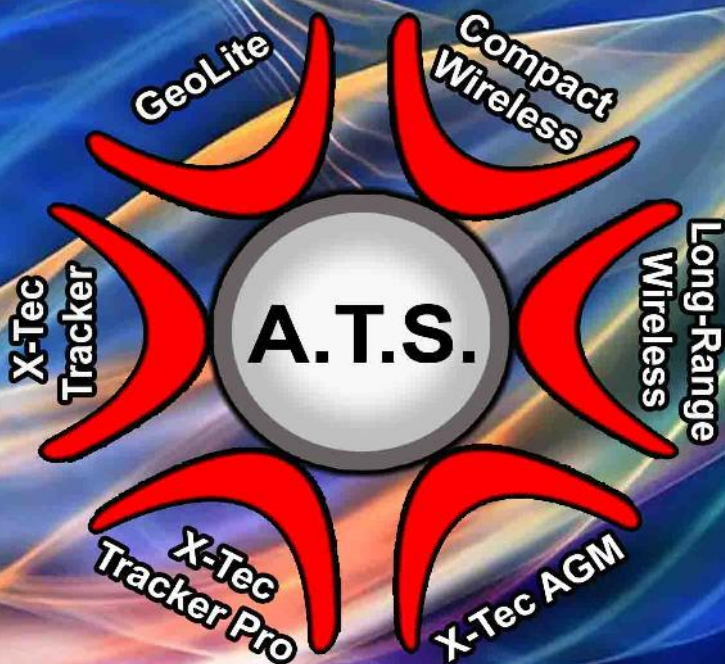

Advanced Tracking Systems

Take Charge of Your I/L Tracking

Geophones

<https://www.advancedtrackingsystems.com>

info.advancedtrackingsystems@gmail.com Tel:801-833-0448