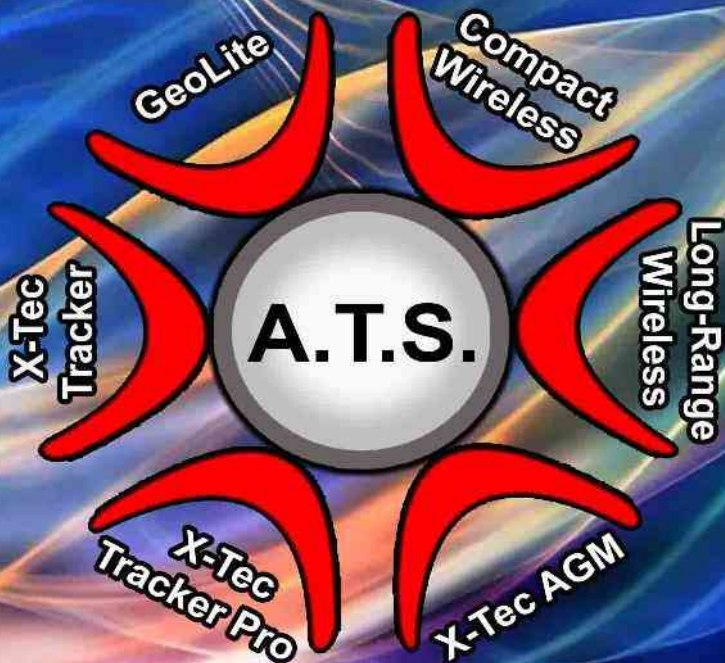

Advanced Tracking Systems

Take Charge of Your ILL Tracking

Detectors

<https://www.advancedtrackingsystems.com>

info.advancedtrackingsystems@gmail.com Tel:801-833-0448