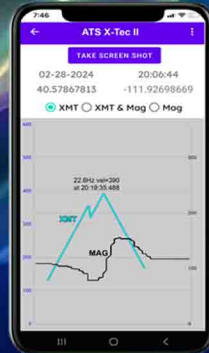

X-Tec II 22Hz & Magnetic Detector

- Long-range remote monitoring with Android App.
- Auto Detection, Search & Locate, Trap Confirmation.
- Simple One-touch detection mode selection for XMT, MFL or both simultaneously.
- Completely self-contained, (no external cables or antenna).
- LED Indicators & Analog Meter.
- Detection Speeds up 35'/second.
- Digital Signal Processing significantly reduces false detections.
- GPS time and location data display.
- Easy detection review and snap-shot saving.
- Over-the-air customizable program updates.
- Includes two rechargeable power bank batteries.