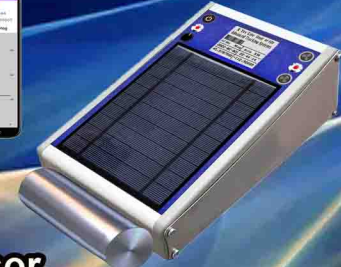

X-Tec Tracker Lite:

- Powerful & compact hand-held 22Hz & MFL detector/locator.
- Digital Signal Processing significantly reduces false detections.
- Digital bar graph signal display.
- Built-in solar cell.
- Optional 150' range notification pager.
- Includes two rechargeable power packs.

X-Tec Tracker: Wireless 22Hz & MFL Detector:

- Compact wireless 22Hz/MFL detector and locator with data logging.
- Digital Signal Processing significantly reduces false detections.
- Monitor and log live run status on any Android device.
- Easily view and analyze run data with optional windows program.
- Download logged detections via Bluetooth.
- Over-the-air program updates.
- Integrated solar cell.
- Two rechargeable power packs.
- 150' line-of-sight range.
- 50' range though multiple obstructions.
- One-touch detection mode selection for XMT/MFL or both simultaneously.
- Detections speeds up 35'/second.

X-Tec Tracker Pro:

Same as the X-Tec Tracker with a Wireless Geophone

- 50+' range through obstacles.
- 150' line-of-site range.
- External high output ground sensor.

X-Tec AGM

- Pre-deployable.
- Built-in solar cell extends battery life indefinitely.
- One-touch detection mode selection for XMT/MFL or both simultaneously.
- Digital Signal Processing significantly reduces false detections.
- One-touch Hi/Lo sensitivity selection.
- Bluetooth downloads.
- Easily view and analyze run data with proprietary windows program.
- Wireless program updates.
- Detection speeds up to 35'/second.
- 6 C cells: 5 days battery life to indefinite with solar.